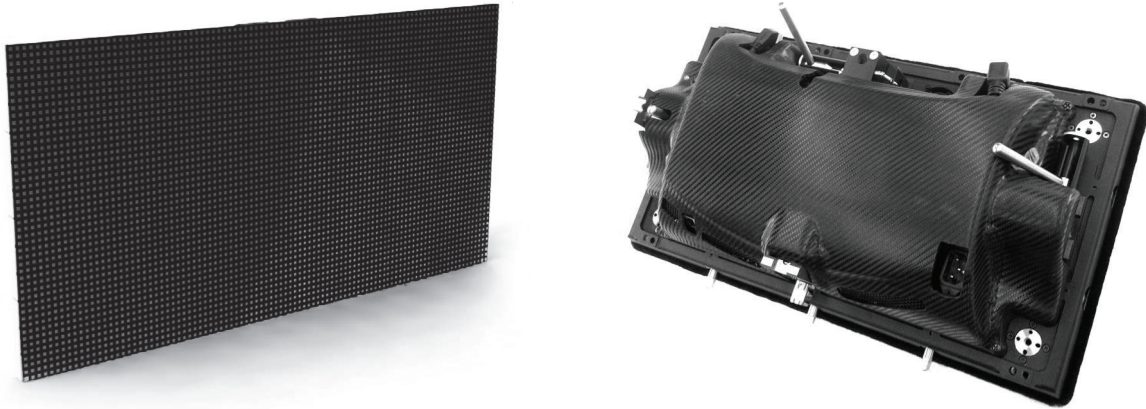

RD3 3mm LED Indoor Display

The **RD3 3mm LED tile** is an ultra high resolution display that allows fast and easy setup with flexibility in creative applications. Its slim, lightweight, and rigid structure incorporates a unique patent-pending curving capability for vertical or horizontal, concave or convex designs.

RD3's high contrast and brightness ensure a perfect image under high ambient light conditions, while the high refresh and color processing ensure a flicker-free performance on any TV-studio application – even under extreme low brightness levels. Coupled with our new M2 processing platform, the RD3 offers virtually unlimited mapping capabilities, ease of set-up, and never-before-seen video processing performance.

Phone in Europe: +44 (0) 20 8445 0267

Website: www.verrents.com

Email: rentals@verrents.com

RD3 3mm LED Indoor Display

Specifications

RD3 3mm LED Indoor Display	
Pitch (mm)	3.75
LED Type	3 in 1 Black SMD
Number of Pixels	128 x 72 (9,216)/Tile
Pixel Density (Pixel/m ²)	71,110
Tile Dimensions (LxHxD)	480mm x 270mm x 114mm (18.9" x 10.6" x 4.4")
Brightness	2,000 NITS (calibrated at 65K)
AC Power In	100-264V
Power Consumption (w/unit)	200W/Tile Max
Weight/Tile	9 Kg (19.8lbs)/Tile
Contrast Ratio	6,500:1
Colors	281 Trillion
Refresh Rate	4,000 Hz
Viewing Angle Vertical	>140°
Viewing Angle Horizontal	>145°
Life Time (Hr)	50,000