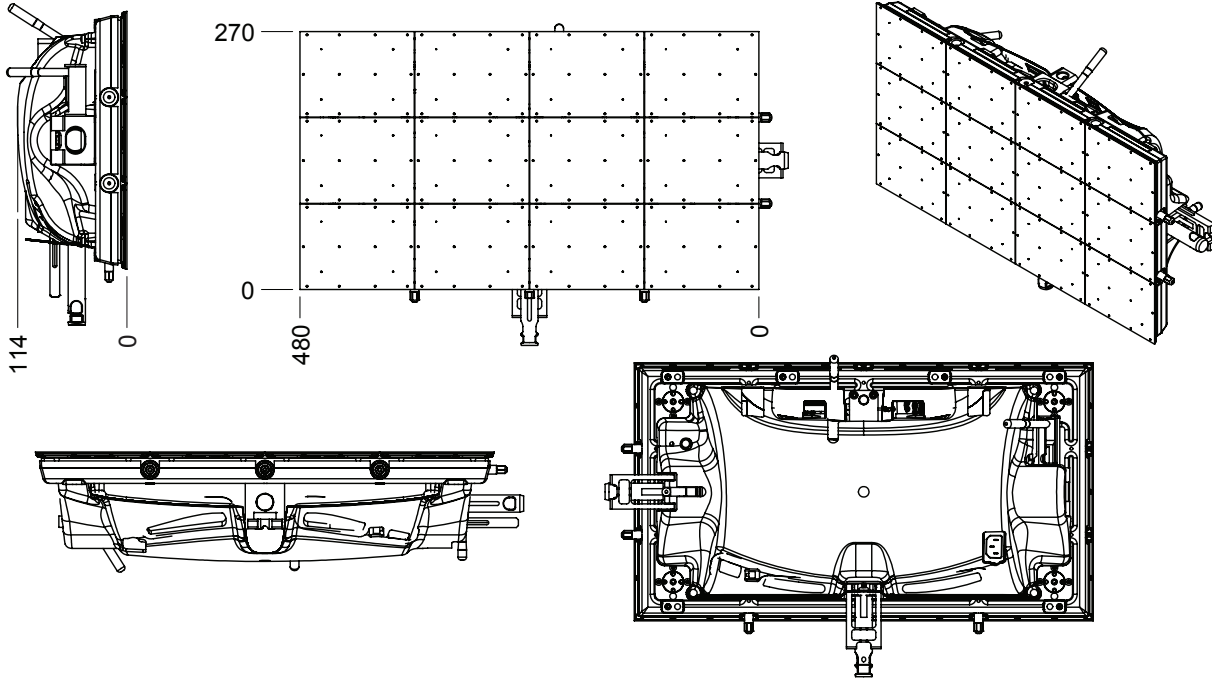

Phone in Europe: +44 (0) 20 8445 0267

Website: www.verrents.com

Email: rentals@verrents.com

RD3 3mm LED Indoor Display

Specifications

RD3 3mm LED Indoor Display	
Pitch (mm)	3.75
LED Type	3 in 1 Black SMD
Number of Pixels	128 x 72 (9,216)/Tile
Pixel Density (Pixel/m ²)	71,110
Tile Dimensions (LxHxD)	480mm x 270mm x 114mm (18.9" x 10.6" x 4.4")
Brightness	2,000 NITS (calibrated at 65K)
AC Power In	100-264V
Power Consumption (w/unit)	200W/Tile Max
Weight/Tile	9 Kg (19.8lbs)/Tile
Contrast Ratio	6,500:1
Colors	281 Trillion
Refresh Rate	4,000 Hz
Viewing Angle Vertical	>140°
Viewing Angle Horizontal	>145°
Life Time (Hr)	50,000